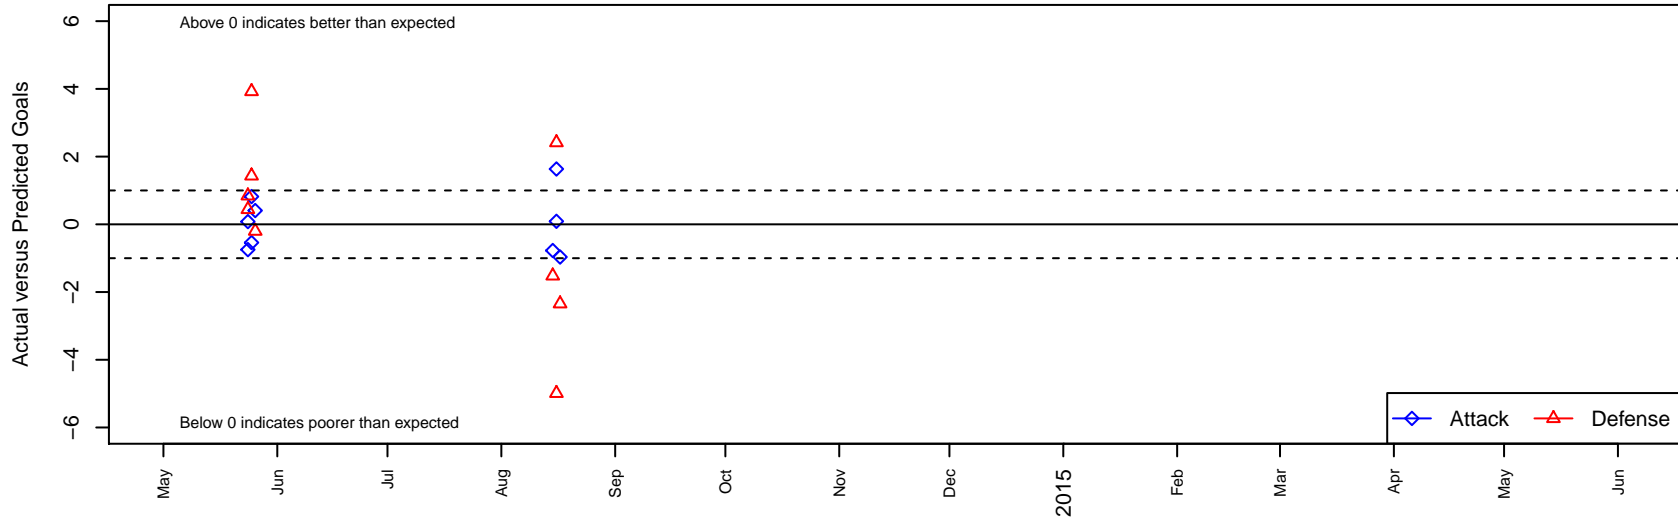

Rogue Valley Timbers White G00

Rogue Valley SC
 Medford, OR
 G00 total strength=928
 attack=1.82 defense=1.34

alt names used:
 RV Timbers 00G White
 RV Timbers G00 White

Venues played:
 2014 Rogue Memorial GU13
 2014 Mt Hood Challenge U14

Rogue Valley Timbers White G00
 Dots are actual minus expected GF (blue circles) and GA (red triangles).
 Blue line is smoothed change in attack strength. Red is smoothed change in defense strength.

**attack and defense variance (black dot)
relative to other teams
and top 10 in region**

**attack and defense rating
relative to others at age
and all opponents in last 13 months**

**attack and defense rating
relative to others at age
and all opponents in last 13 months**

Performance relative to 13 month average

Performance relative to 13 month average

Distribution of opponents
 Red = Lose zone, Blue = Win zone, Green = Even
 Black line separates win/lose zones

lot. A=Neither has attack advantage, B=Opponent has both attack and defense advantage, C=Opponent has both attack and defense disadvantage, D=Both have