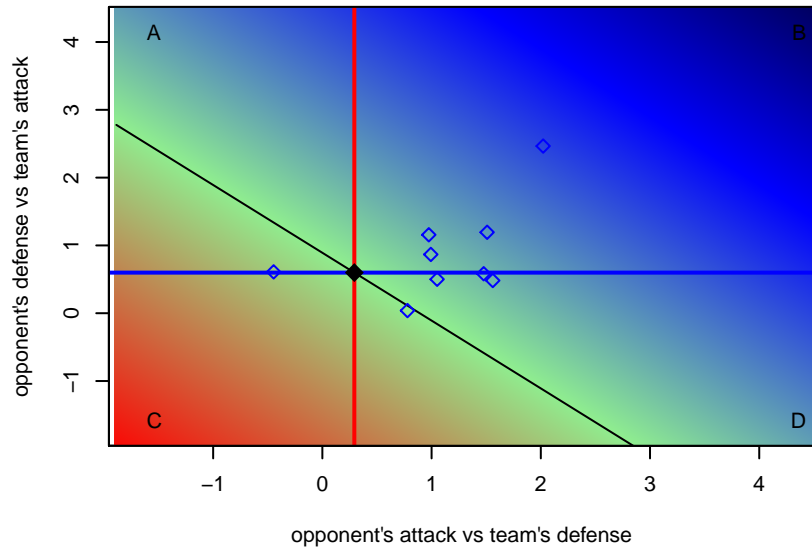

Rogue Valley Timbers White G00
 Dots are actual minus expected GF (blue circles) and GA (red triangles).
 Blue line is smoothed change in attack strength. Red is smoothed change in defense strength.

**attack and defense variance (black dot)
relative to other teams
and top 10 in region**

**attack and defense rating
relative to others at age
and all opponents in last 13 months**

**attack and defense rating
relative to others at age
and all opponents in last 13 months**

Performance relative to 13 month average

Performance relative to 13 month average

Distribution of opponents
 Red = Lose zone, Blue = Win zone, Green = Even
 Black line separates win/lose zones

lot. A=Neither has attack advantage, B=Opponent has both attack and defense advantage, C=Opponent has both attack and defense disadvantage, D=Both have