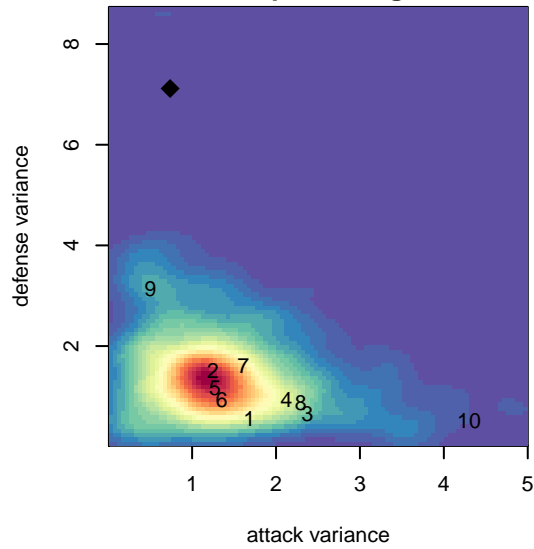

Rogue Valley Timbers White G00

Rogue Valley SC
 Medford, OR
 G00 total strength=928
 attack=1.82 defense=1.34

alt names used:
 RV Timbers 00G White
 RV Timbers G00 White

Venues played:
 2014 Rogue Memorial GU13
 2014 Mt Hood Challenge U14

Rogue Valley Timbers White G00
 Dots are actual minus expected GF (blue circles) and GA (red triangles).
 Blue line is smoothed change in attack strength. Red is smoothed change in defense strength.

**attack and defense variance (black dot)
relative to other teams
and top 10 in region**

Performance relative to 13 month average

Distribution of opponents
 Red = Lose zone, Blue = Win zone, Green = Even
 Black line separates win/lose zones

lot. A=Neither has attack advantage, B=Opponent has both attack and defense advantage, C=Opponent has both attack and defense disadvantage, D=Both have